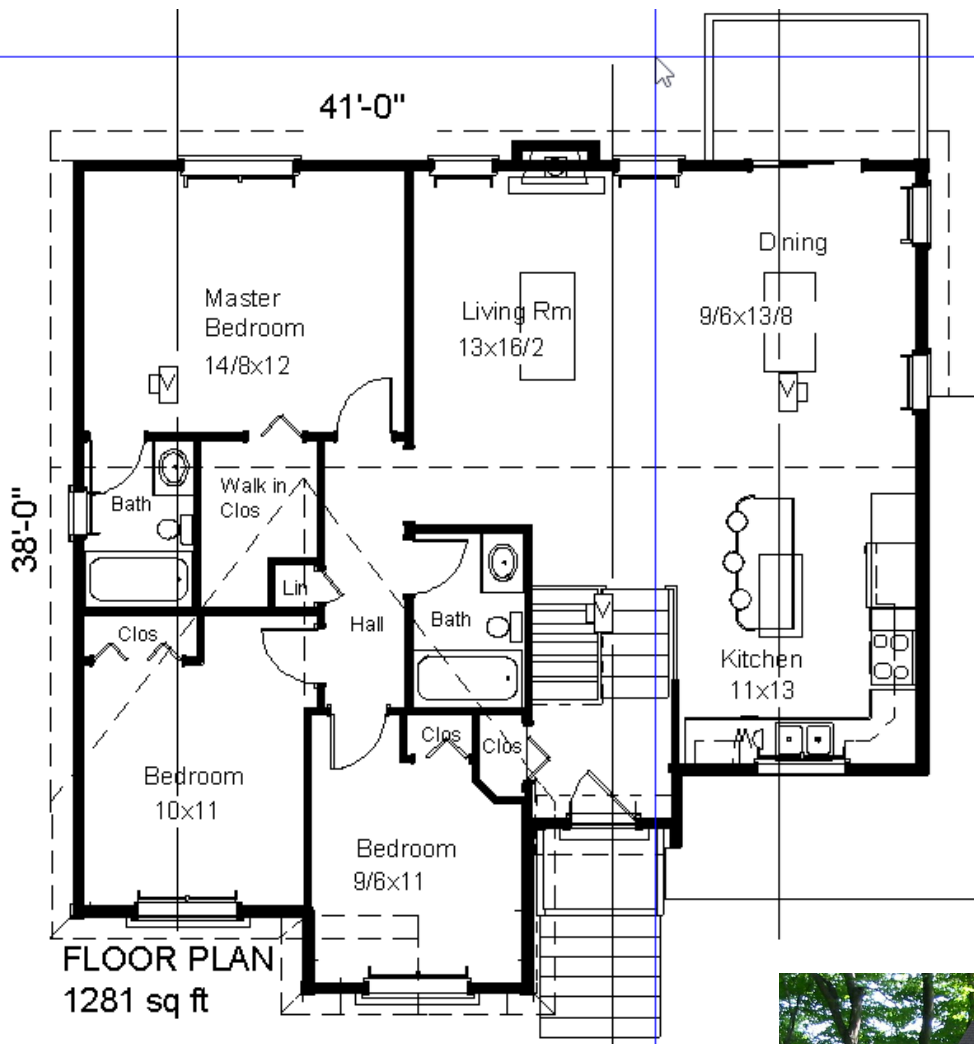

THE BIRCH
1281 sqft

brookfieldplains.com

Visit our website or contact us TODAY for more information

ROB MOORE (709) 746-2243 | NEVIN HOLLETT (709) 697-2250

B

The Birch

3 Bedroom
2 Bathroom
Single Garage

brookfieldplains.com
Visit our website or contact us
TODAY for more information
ROB MOORE (709) 746-2243
NEVIN HOLLETT (709) 697-2250