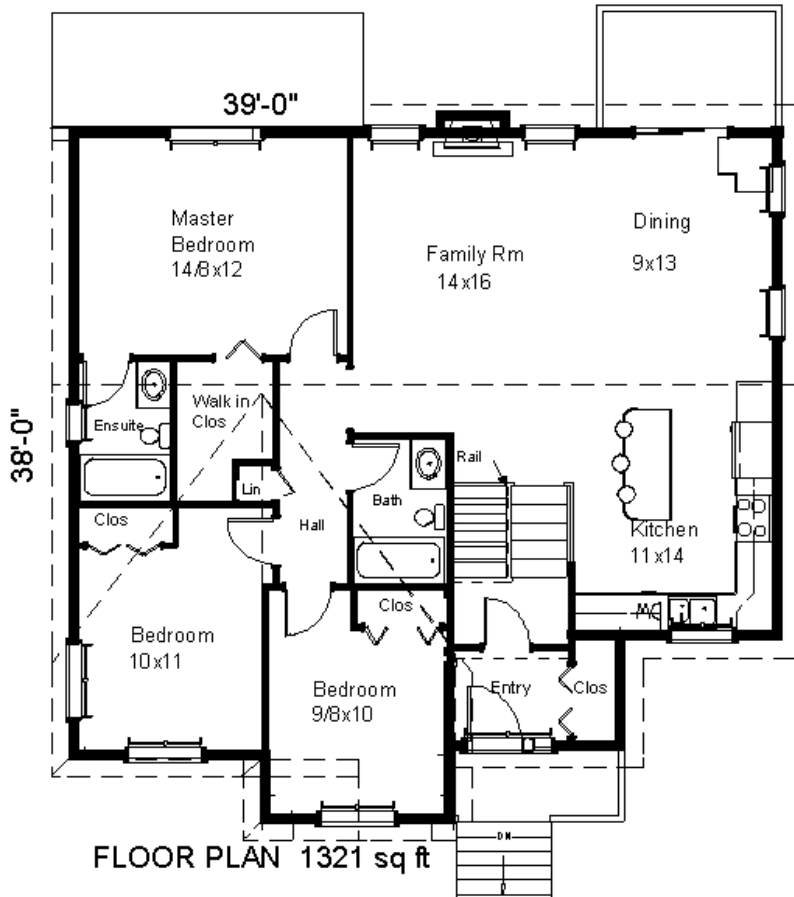

THE CROWBERRY  
1321 sqft

[brookfieldplains.com](http://brookfieldplains.com)

Visit our website or contact us TODAY for more information

ROB MOORE (709) 746-2243 | NEVIN HOLLETT (709) 697-2250

B

## The Crowberry

3 Bedroom

2 Bathroom

FLOOR PLAN 1321 sq ft

[brookfieldplains.com](http://brookfieldplains.com)  
Visit our website or contact us  
TODAY for more information  
ROB MOORE (709) 746-2243  
NEVIN HOLLETT (709) 697-2250