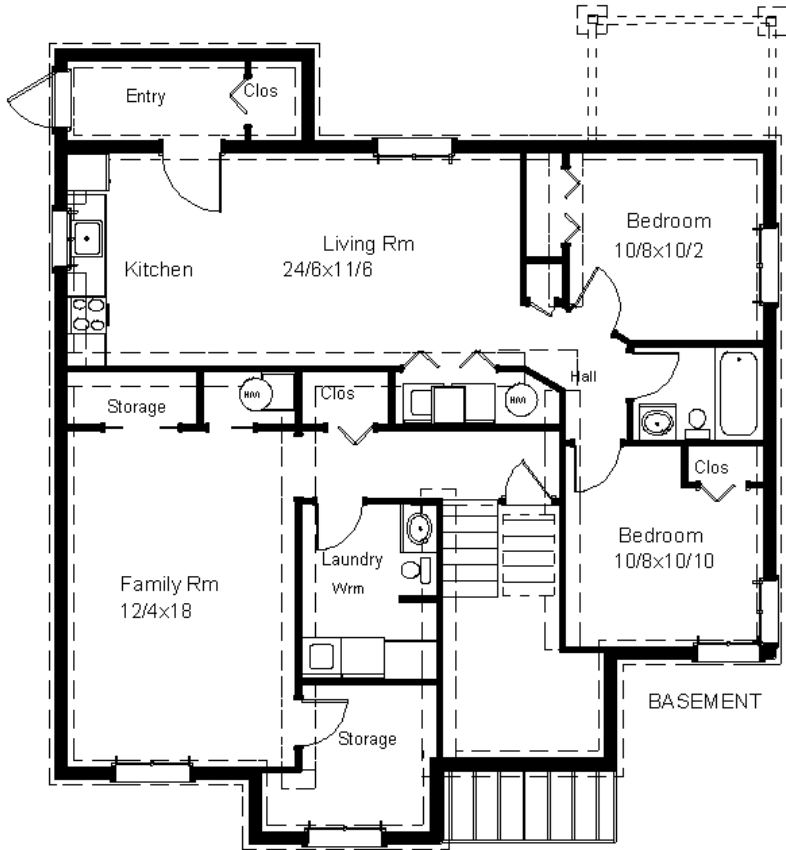

THE CROWBERRY  
1321 sqft

[brookfieldplains.com](http://brookfieldplains.com)

Visit our website or contact us TODAY for more information

ROB MOORE (709) 746-2243 | NEVIN HOLLETT (709) 697-2250

B

## The Crowberry

3 Bedroom

2 Bathroom

FLOOR PLAN 1321 sq ft

[brookfieldplains.com](http://brookfieldplains.com)  
Visit our website or contact us  
TODAY for more information  
ROB MOORE (709) 746-2243  
NEVIN HOLLETT (709) 697-2250