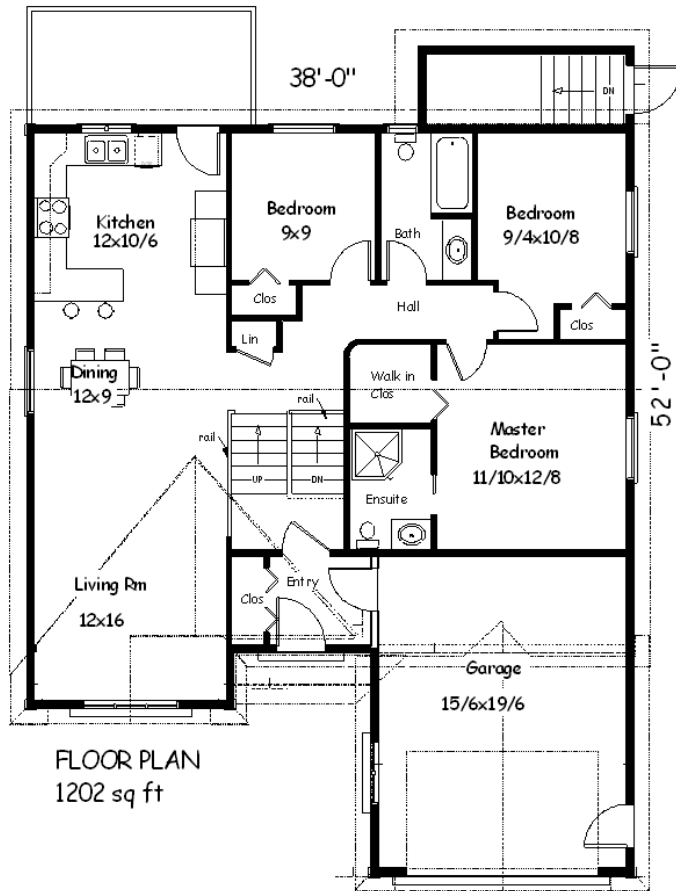

BROOKFIELD  
PLAINS

THE DOGBERRY  
1202 sqft

[brookfieldplains.com](http://brookfieldplains.com)

Visit our website or contact us TODAY for more information

ROB MOORE (709) 746-2243 | NEVIN HOLLETT (709) 697-2250

## The Dogberry

3 Bedroom  
2 Bathroom  
Single Garage

[brookfieldplains.com](http://brookfieldplains.com)  
Visit our website or contact us  
TODAY for more information  
ROB MOORE (709) 746-2243  
NEVIN HOLLETT (709) 697-2250