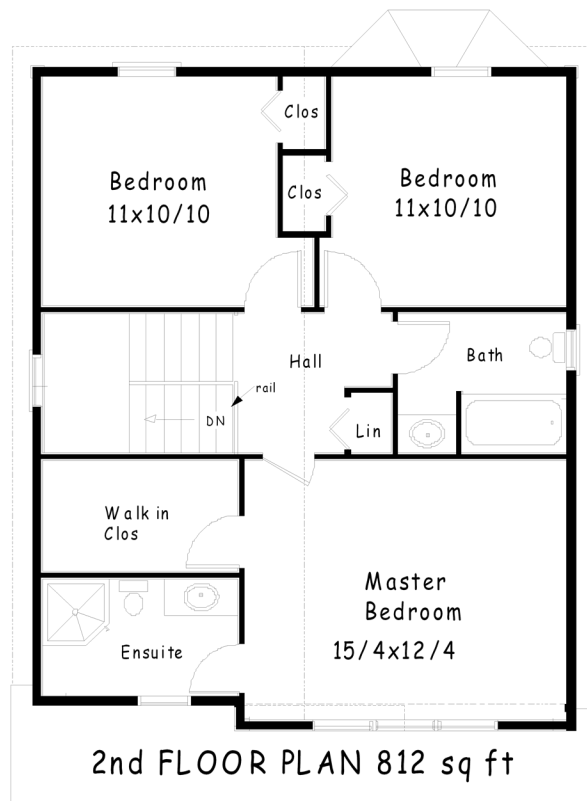

THE MEADOWRUE
1514 sqft

brookfieldplains.com

Visit our website or contact us TODAY for more information

ROB MOORE (709) 746-2243 | NEVIN HOLLETT (709) 697-2250

The Meadowrue

3 Bedroom
2.5 Bathroom
Single Garage

1st FLOOR PLAN 823 sq ft

2nd FLOOR PLAN 812 sq ft

brookfieldplains.com
Visit our website or contact us
TODAY for more information
ROB MOORE (709) 746-2243
NEVIN HOLLETT (709) 697-2250