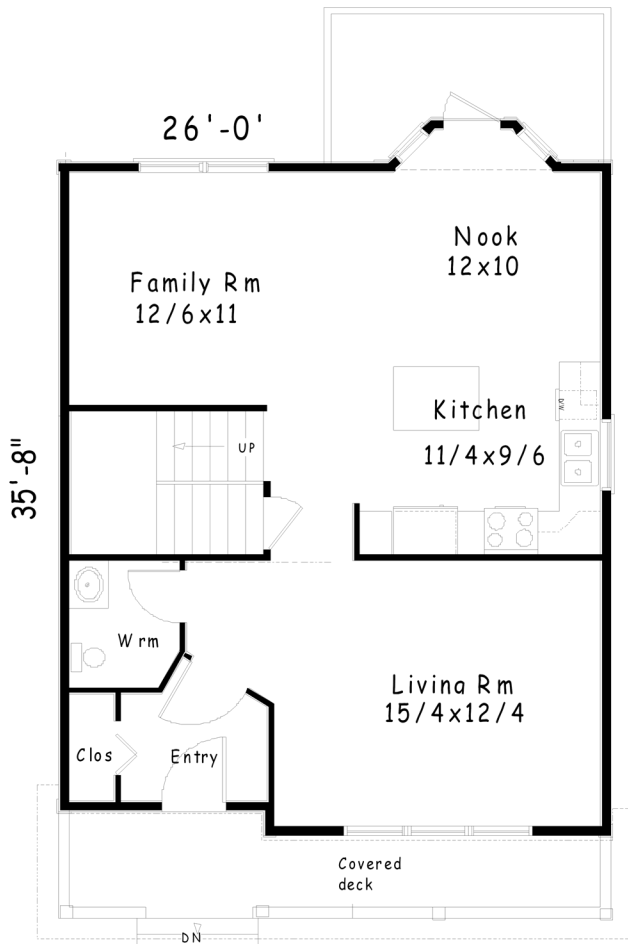

THE MEADOWRUE
1514 sqft

brookfieldplains.com

Visit our website or contact us TODAY for more information

ROB MOORE (709) 746-2243 | NEVIN HOLLETT (709) 697-2250

The Meadowrue

3 Bedroom
2.5 Bathroom
Single Garage

1st FLOOR PLAN 823 sq ft

2nd FLOOR PLAN 812 sq ft

brookfieldplains.com
Visit our website or contact us
TODAY for more information
ROB MOORE (709) 746-2243
NEVIN HOLLETT (709) 697-2250