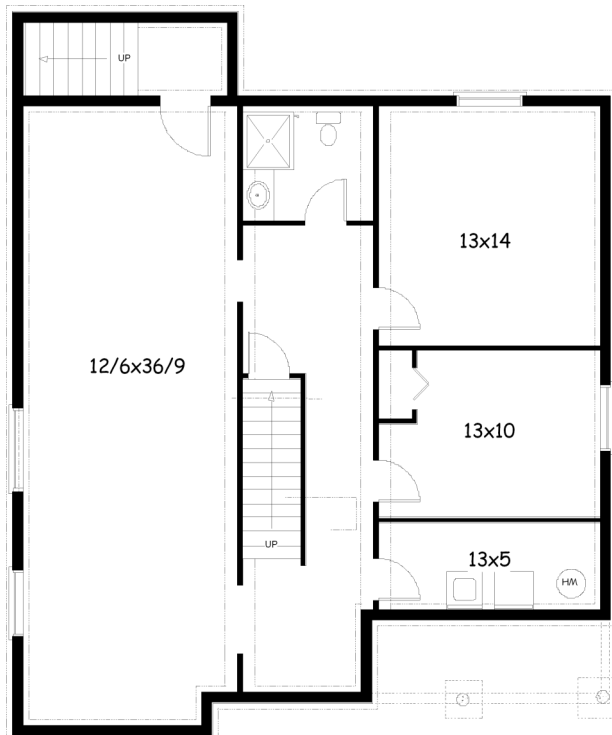

THE SNOWBERRY
1284 sqft

brookfieldplains.com

Visit our website or contact us TODAY for more information

ROB MOORE (709) 746-2243 | NEVIN HOLLETT (709) 697-2250

B

FLOOR PLAN 1284 sq ft

**The
Snowberry**
2 Bedroom
2 Bathroom