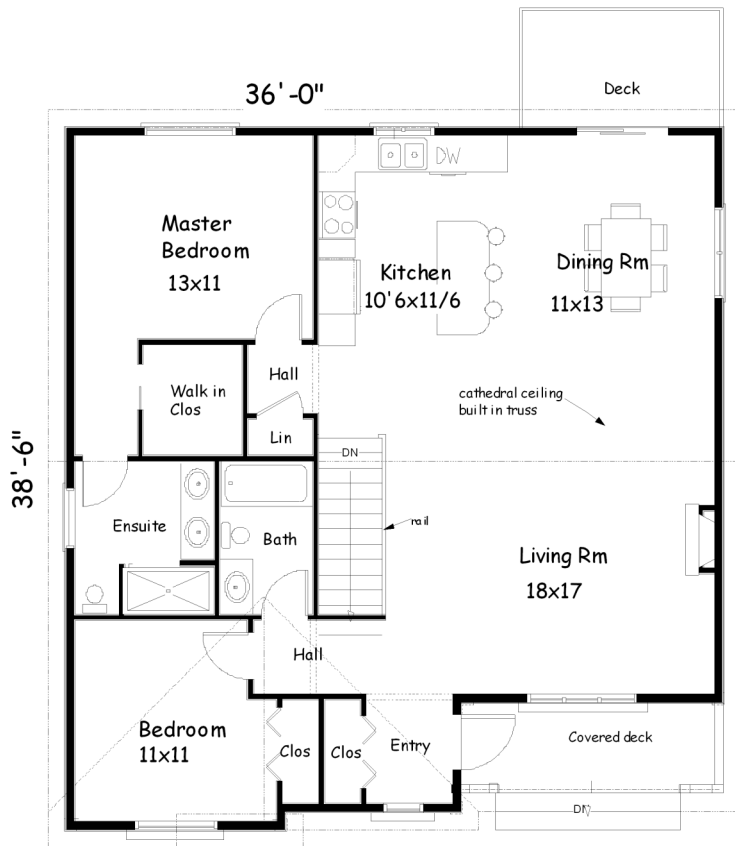

THE SNOWBERRY
1284 sqft

brookfieldplains.com

Visit our website or contact us TODAY for more information

ROB MOORE (709) 746-2243 | NEVIN HOLLETT (709) 697-2250

B

FLOOR PLAN 1284 sq ft

**The
Snowberry**
2 Bedroom
2 Bathroom