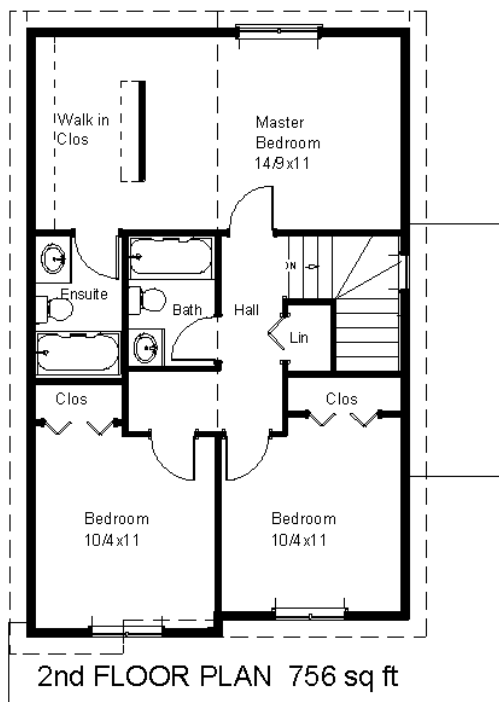

THE SWEETGALE
1514 sqft

brookfieldplains.com

Visit our website or contact us TODAY for more information

ROB MOORE (709) 746-2243 | NEVIN HOLLETT (709) 697-2250

B

The Sweetgale

3 Bedroom
2.5 Bathroom
Single Garage