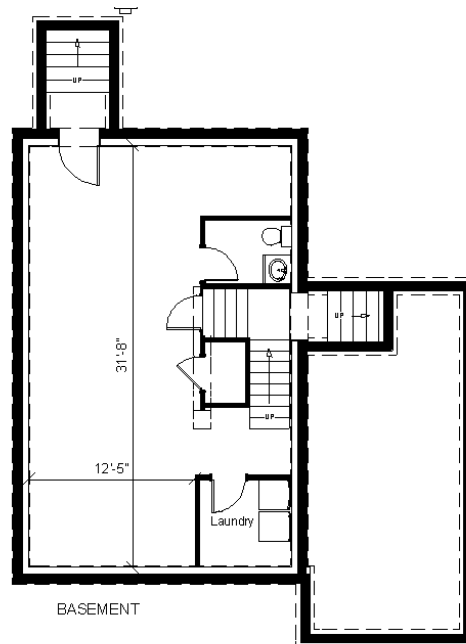

THE SWEETGALE
1514 sqft

brookfieldplains.com

Visit our website or contact us TODAY for more information

ROB MOORE (709) 746-2243 | NEVIN HOLLETT (709) 697-2250

B

The Sweetgale

3 Bedroom
2.5 Bathroom
Single Garage