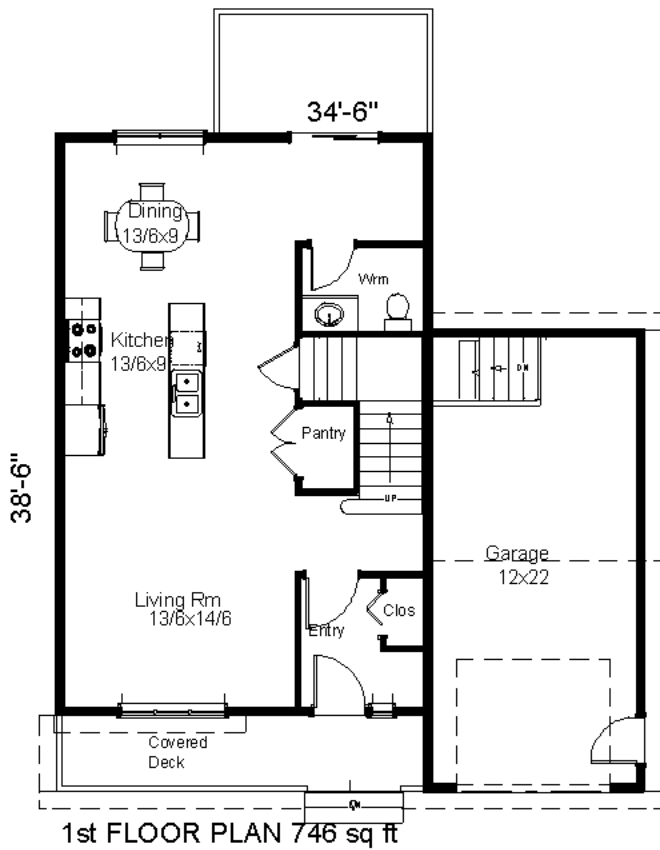

THE SWEETGALE
1514 sqft

brookfieldplains.com

Visit our website or contact us TODAY for more information

ROB MOORE (709) 746-2243 | NEVIN HOLLETT (709) 697-2250

B

The Sweetgale

3 Bedroom
2.5 Bathroom
Single Garage